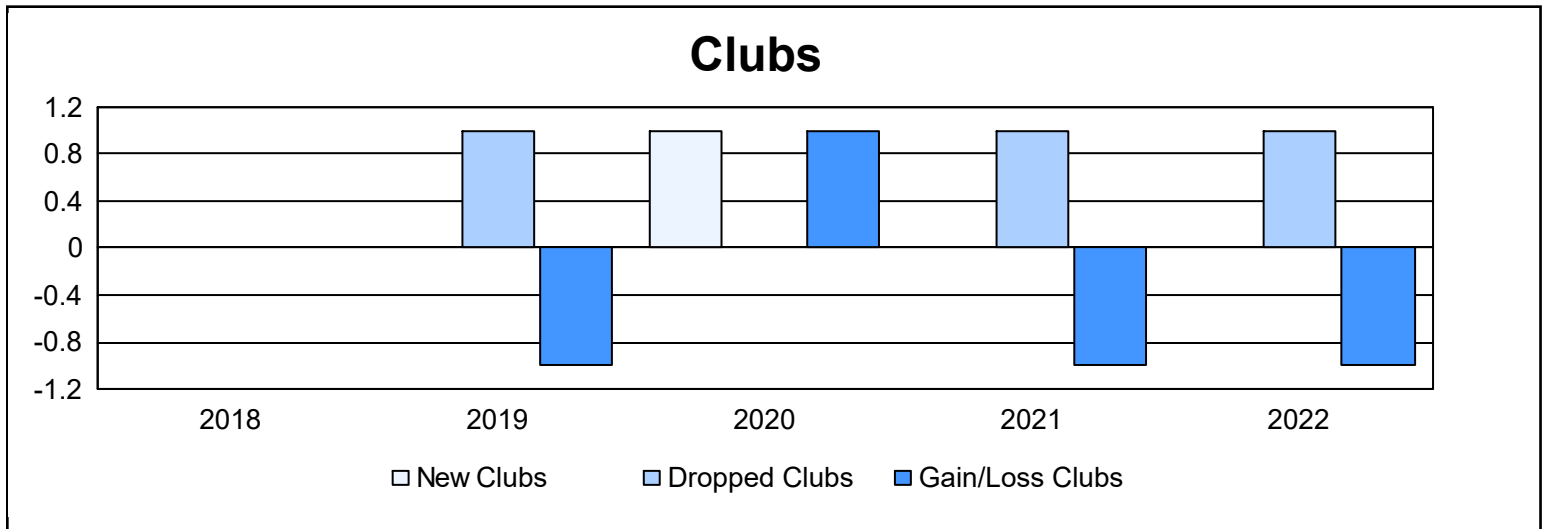

Year	New Clubs	Dropped Clubs	Gain/ Loss Clubs	New Members	Charter Members	Reinstate Members	Transfer Members	Total Member Added	Total Members Dropped	Gain/ Loss Members
2017-2018	0	0	0	66	0	2	3	71	80	-9
2018-2019	0	1	-1	75	0	1	3	79	106	-27
2019-2020	1	0	1	57	24	0	7	88	83	5
2020-2021	0	1	-1	58	0	1	2	61	81	-20
2021-2022	0	1	-1	56	0	1	3	60	78	-18
<b>Average</b>	<b>0</b>	<b>1</b>	<b>0</b>	<b>62</b>	<b>5</b>	<b>1</b>	<b>4</b>	<b>72</b>	<b>86</b>	<b>-14</b>

### Membership Composition June 2022 Cumulative