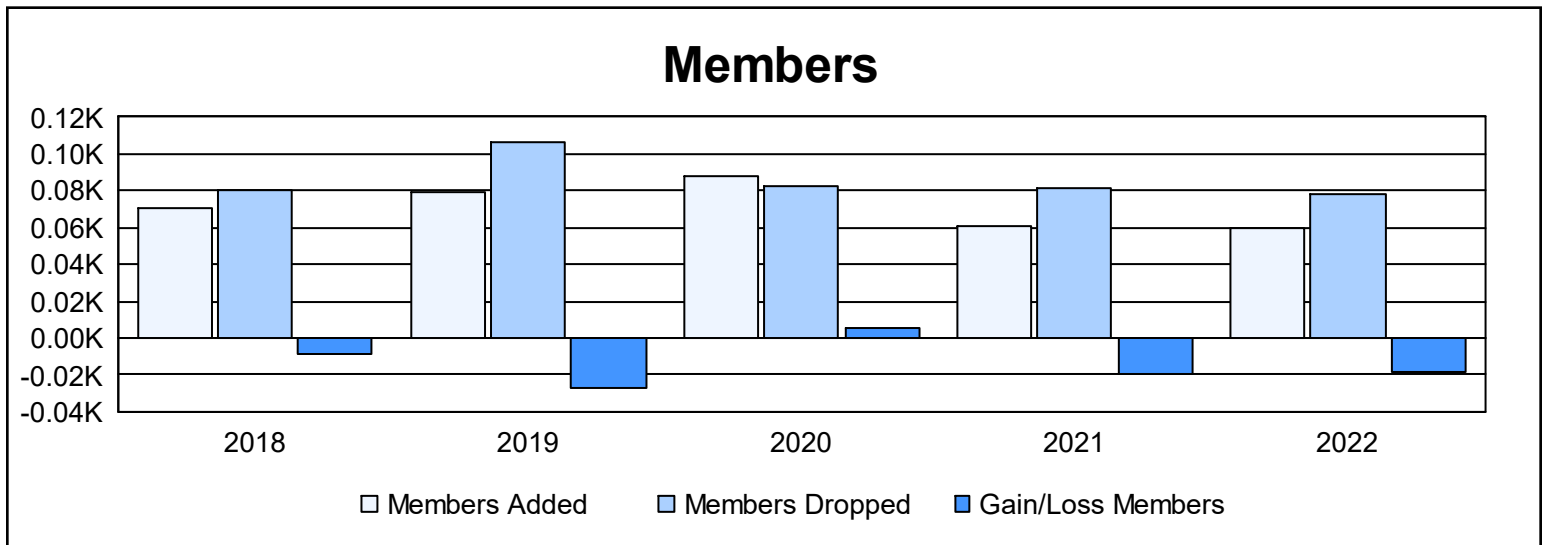

Year	New Clubs	Dropped Clubs	Gain/ Loss Clubs	New Members	Charter Members	Reinstate Members	Transfer Members	Total Member Added	Total Members Dropped	Gain/ Loss Members
2017-2018	0	0	0	66	0	2	3	71	80	-9
2018-2019	0	1	-1	75	0	1	3	79	106	-27
2019-2020	1	0	1	57	24	0	7	88	83	5
2020-2021	0	1	-1	58	0	1	2	61	81	-20
2021-2022	0	1	-1	56	0	1	3	60	78	-18
<b>Average</b>	<b>0</b>	<b>1</b>	<b>0</b>	<b>62</b>	<b>5</b>	<b>1</b>	<b>4</b>	<b>72</b>	<b>86</b>	<b>-14</b>

### Membership Composition June 2022 Cumulative