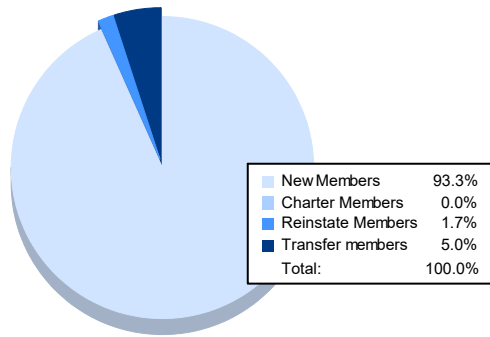

Year	New Clubs	Dropped Clubs	Gain/ Loss Clubs	New Members	Charter Members	Reinstate Members	Transfer Members	Total Member Added	Total Members Dropped	Gain/ Loss Members
2017-2018	0	0	0	66	0	2	3	71	80	-9
2018-2019	0	1	-1	75	0	1	3	79	106	-27
2019-2020	1	0	1	57	24	0	7	88	83	5
2020-2021	0	1	-1	58	0	1	2	61	81	-20
2021-2022	0	1	-1	56	0	1	3	60	78	-18
<b>Average</b>	<b>0</b>	<b>1</b>	<b>0</b>	<b>62</b>	<b>5</b>	<b>1</b>	<b>4</b>	<b>72</b>	<b>86</b>	<b>-14</b>

### Membership Composition June 2022 Cumulative